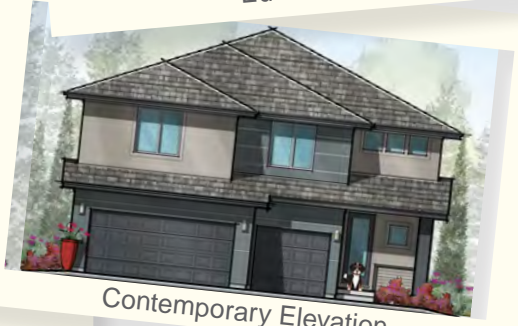

The Grays Peak

Craftsman Elevation

Euro Elevation

Contemporary Elevation

Shown with optional Extended Master Suite and Gourmet Kitchen

2,621 to 2983 sf, excluding basement
 3 or 4 Bedrooms
 2.5 or 3.5 Baths
 9' Ceilings
 Energy Smart High Efficiency Construction