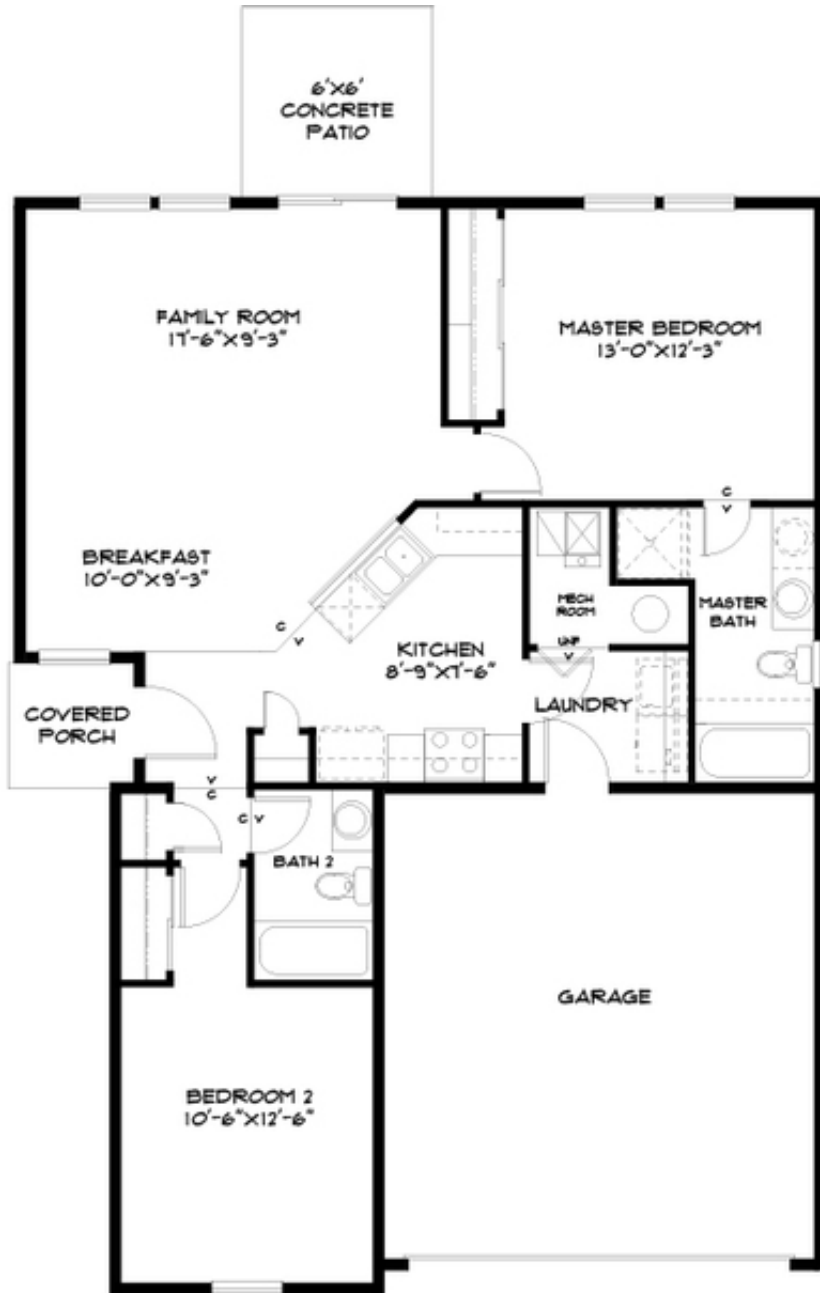

Tyler

Presidential Series

Plans start at: \$184,900

Details

Plan ID 1064.2

Beds: 2

Baths: 2

Garage: 2 cars

Plan Style: Ranch

Sq.ft.: 1,064

Basement: Optional

Tyler_A1_Rendering

Tyler_A2_Rendering

Tyler_B1_Rendering

Tyler B1

Tyler_B2_Rendering

Tyler B2

Tyler_C1_Rendering

Tyler_C2_Rendering

1064_Tyler_upper_level

----- INDICATES AN OPTION
[Hatched Box] INDICATES A HALF WALL

CHALLENGER HOMES
PLAN #1064
UPPER LEVEL 1064 5F