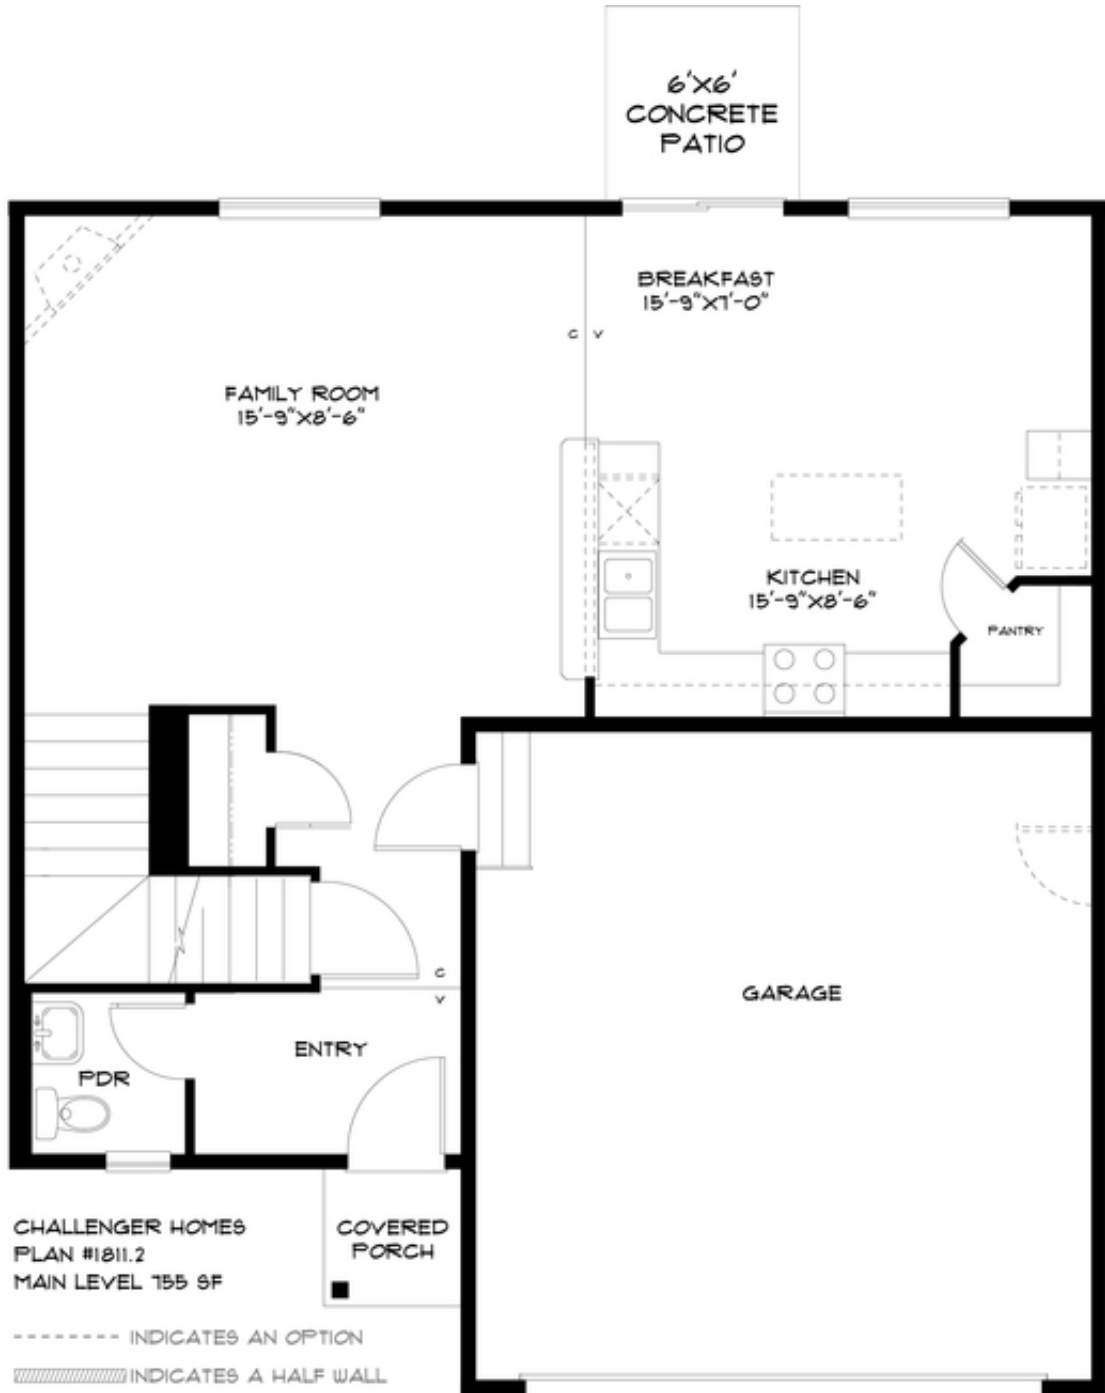

Reagan

Presidential Series

Plans start at: \$221,900

Details

Plan ID	1811.2
Beds:	3 - 4
Baths:	2 ¹ / ₂ - 3 ¹ / ₂
Garage:	2 cars
Plan Style:	2-Story
Sq.ft.:	1,811
Max Sq.ft. Fin:	2,458
Max Sq.ft. Unfin:	2,569
Basement:	Optional

Reagan_A1_Rendering

Reagan_A2_Rendering

Reagan_B1_Rendering

Reagan_B2_Rendering

Reagan_C1_Rendering

Reagan_C2_Rendering

1811.2_Reagan_main_level

1811.2_Reagan_upper_level

----- INDICATES AN OPTION
////// INDICATES A HALF WALL

CHALLENGER HOMES
PLAN #1811.2
UPPER LEVEL 1056 SF

1811.2_Reagan_opt_basement