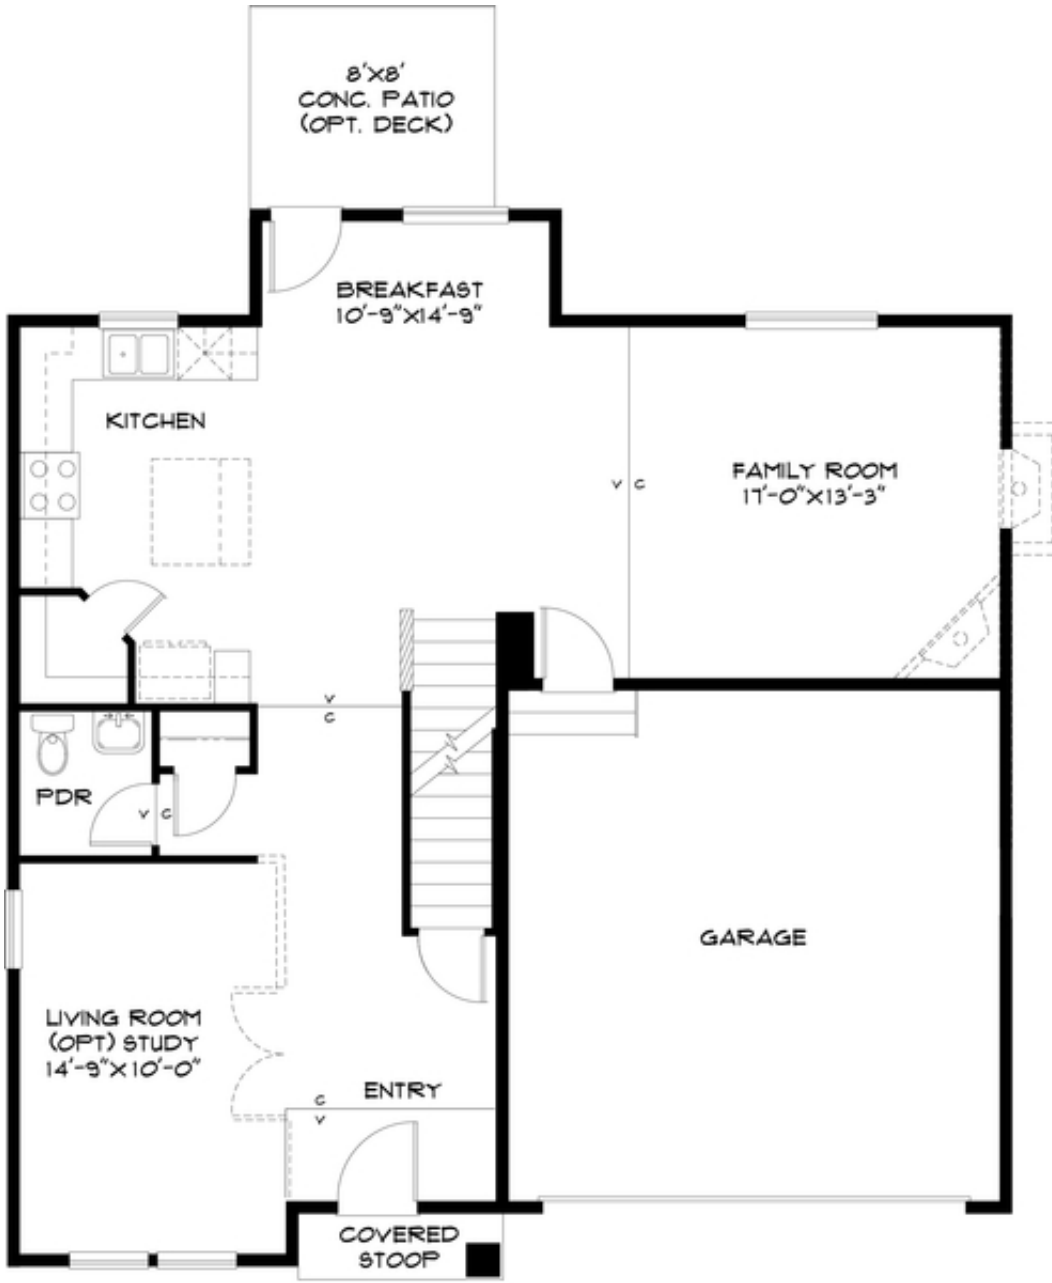

Lexington

Heritage Series

Plans start at: \$282,900

Details

Plan ID	2355.2
Beds:	3 - 5
Baths:	2 ¹ / ₂ - 3 ¹ / ₂
Garage:	2 cars
Plan Style:	2-Story
Sq.ft.:	2,355
Max Sq.ft. Fin:	3,318
Max Sq.ft. Unfin:	3,343
Basement:	Optional

Lexington_A1_Rendering

Lexington_A2_Rendering

Lexington_B1_Rendering

Lexington_B2_Rendering

Lexington_C1_Rendering

Lexington_C2_Rendering

2355.2_Lexington_MainLevel

----- INDICATES AN OPTION
////// INDICATES A HALF WALL

CHALLENGER HOMES
PLAN #2355.2
MAIN LEVEL 984 SF

2355.2_Lexington_UpperFloor

----- INDICATES AN OPTION
////// INDICATES A HALF WALL

CHALLENGER HOMES
PLAN #2355.2
UPPER LEVEL 1371 SF

2355.2_Lexington_OptBasement