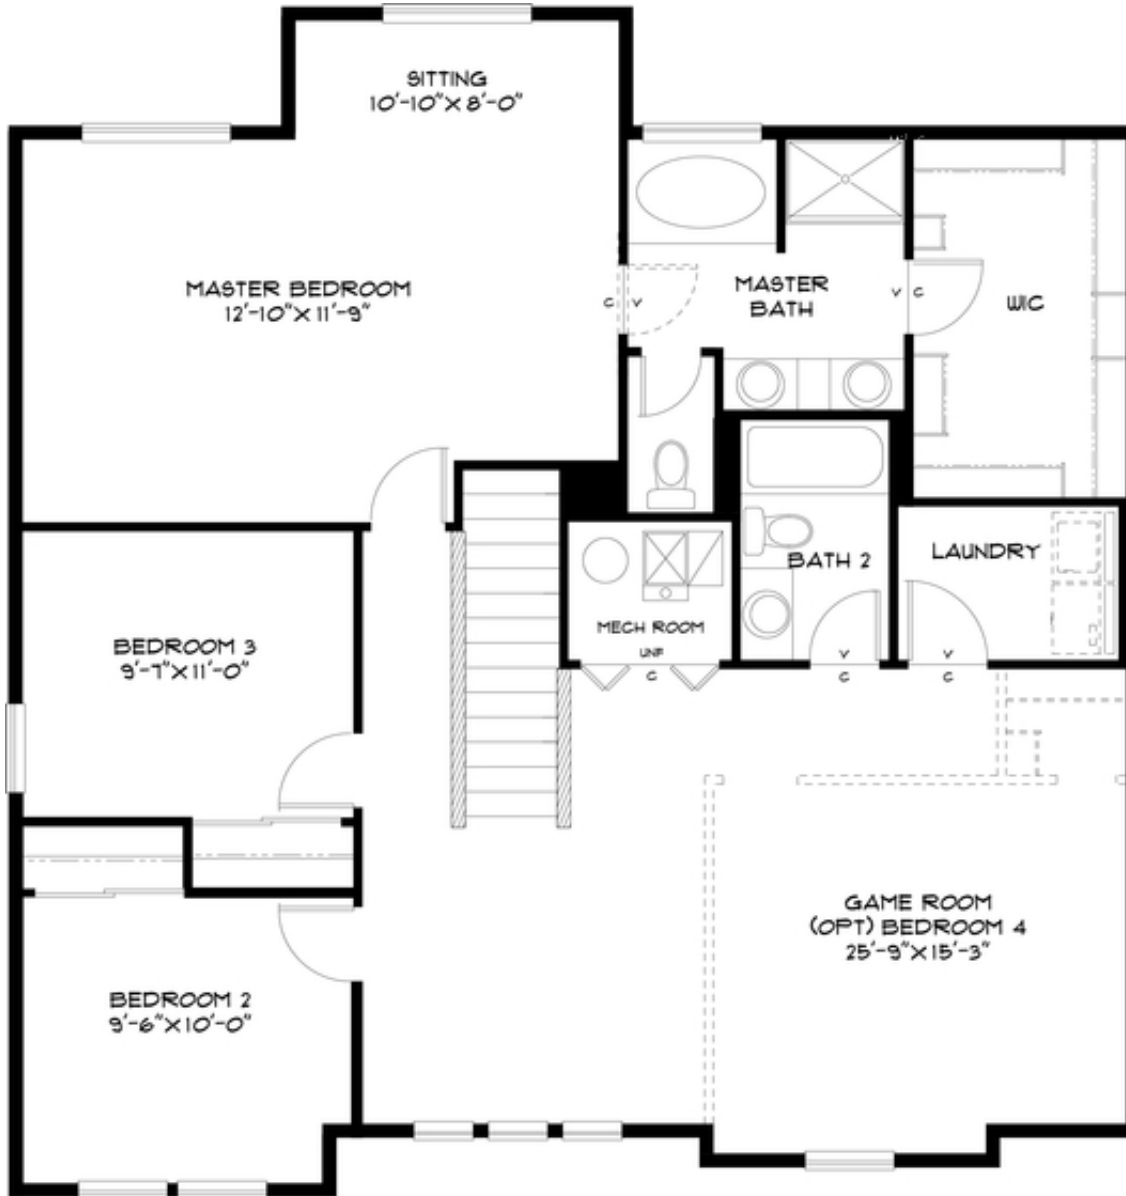

Lexington

Heritage Series

Plans start at: \$282,900

Details

Plan ID	2355.2
Beds:	3 - 5
Baths:	2 ¹ / ₂ - 3 ¹ / ₂
Garage:	2 cars
Plan Style:	2-Story
Sq.ft.:	2,355
Max Sq.ft. Fin:	3,318
Max Sq.ft. Unfin:	3,343
Basement:	Optional

Lexington_A1_Rendering

Lexington_A2_Rendering

Lexington_B1_Rendering

Lexington_B2_Rendering

Lexington_C1_Rendering

Lexington_C2_Rendering

2355.2_Lexington_MainLevel

----- INDICATES AN OPTION
////// INDICATES A HALF WALL

CHALLENGER HOMES
PLAN #2355.2
MAIN LEVEL 984 SF

2355.2_Lexington_UpperFloor

----- INDICATES AN OPTION
////// INDICATES A HALF WALL

CHALLENGER HOMES
PLAN #2355.2
UPPER LEVEL 1371 SF

2355.2_Lexington_OptBasement